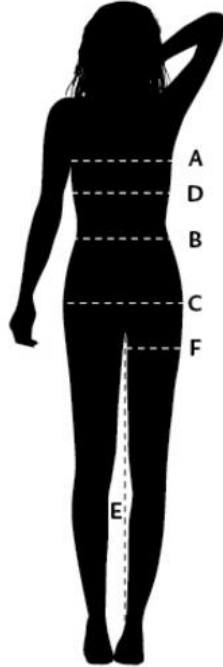

NOISY MAY SIZE GUIDE

HOW TO MEASURE

MEASURING GUIDE

JEANS GUIDE

Find your size

- Get a friend to help measure you!
- Measure directly on the body
- All measurements are in centimeters!
- Based on average body height 168-176 cm!

A:

BUST:
Measure around bust at the fullest part and across shoulder blades. Have your arms down by the side. (Wear your bra when measuring)

B:

WAIST:
Measure around waist at the smallest part. (Approximately 5 cm)

C:

HIP:
Measure around hip at the fullest part.

D:

MEASURE BELOW CHEST:
Measure around body below the bust. Same as for bra size!

E:

INSEAM:
Measured from crotch to ankle

F:

THIGH:
Measure around the thigh 5 cm below crotch.

NOISY MAY SIZE GUIDE

HOW TO MEASURE

MEASURING GUIDE

JEANS GUIDE

| EU/UK SIZES | | | | | | | |
|-----------------|------|------|------|-------|-------|-------|-------|
| SIZE | 32/4 | 34/6 | 36/8 | 38/10 | 40/12 | 42/14 | 44/16 |
| A - BUST | 80 | 83 | 86 | 90 | 94 | 99 | 104 |
| B - WAIST | 62 | 65 | 68 | 72 | 76 | 81 | 86 |
| C - HIP | 88 | 91 | 94 | 98 | 102 | 107 | 112 |
| D - BELOW CHEST | 65 | 68 | 71 | 75 | 79 | 84 | 89 |
| E - INSEAM PANT | 79 | 79 | 79 | 79 | 79 | 79 | 79 |