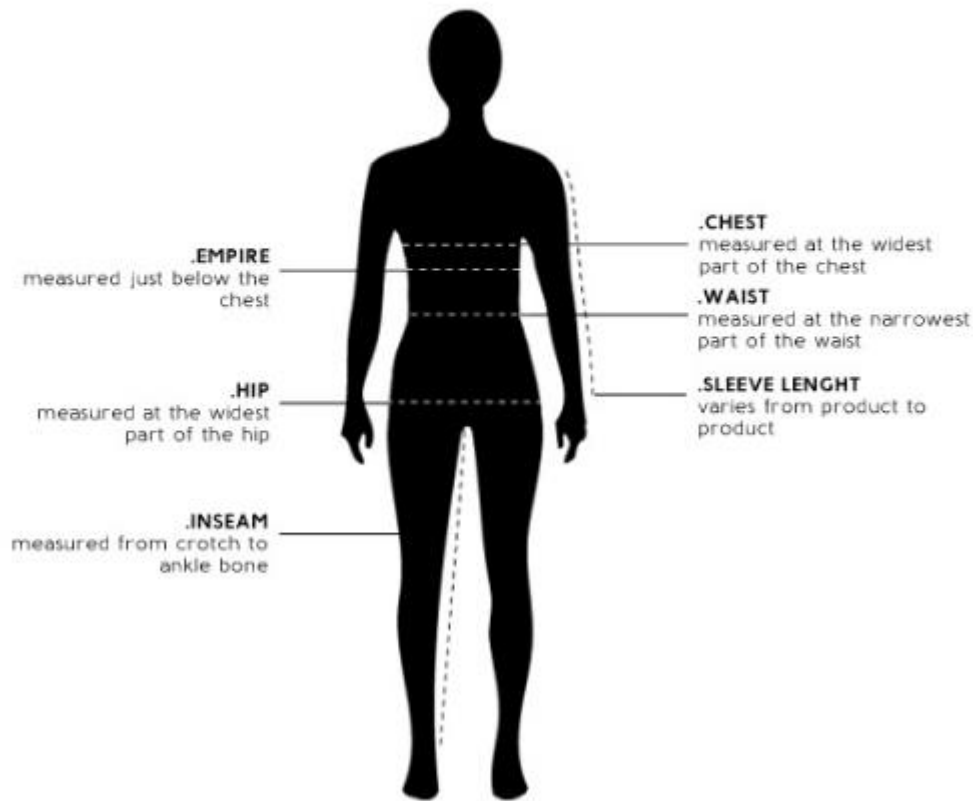

.SIZE GUIDE

*The measurements are shown in cm

CLOTHING	XS	S	M	L	XL
CHEST	79	85	91	97	103
EMPIRE	63	69	75	81	87
WAIST	59	65	71	77	83
HIP	86	92	98	104	110
INSEAM	79	79	79	79	79

CLOTHING	32	34	36	38	40	42
CHEST	79	83	87	91	95	99
EMPIRE	63	67	71	75	79	83
WAIST	59	63	67	71	75	79
HIP	86	90	94	98	102	106
INSEAM	79	79	79	79	79	79

PANTS	32	34	36	38	40	42
WAIST	59	63	67	71	75	79
HIP	86	90	94	98	102	106
INSEAM	79	79	79	79	79	79