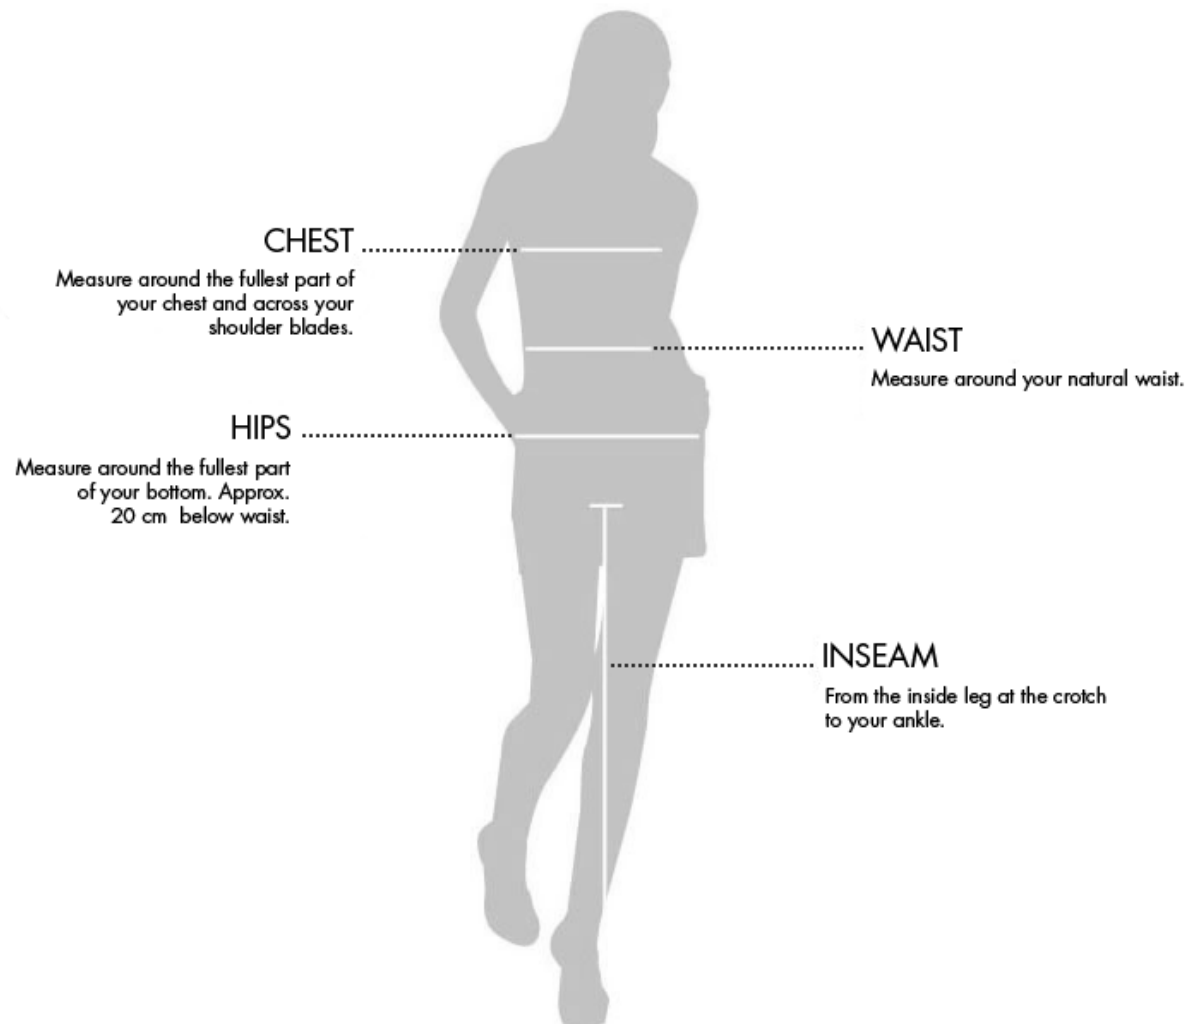

**SELECTED**  
FEMME

BODY MEASUREMENTS | FIND THE RIGHT SIZE |

## FIND THE RIGHT SIZE

| SIZES      | XS | S  | M  | L   | XL  | -   |
|------------|----|----|----|-----|-----|-----|
|            | 34 | 36 | 38 | 40  | 42  | 44  |
| CHEST (cm) | 82 | 86 | 90 | 95  | 100 | 105 |
| WAIST (cm) | 64 | 68 | 72 | 77  | 82  | 87  |
| HIP (cm)   | 90 | 94 | 98 | 103 | 108 | 113 |

## JEANS

| SIZE       | 25   | 26   | 27   | 28 | 29    | 30    | 31    | 32    | 33    |
|------------|------|------|------|----|-------|-------|-------|-------|-------|
| WAIST (cm) | 65   | 67,5 | 70   | 72 | 74,5  | 77,2  | 79,5  | 82,2  | 84,5  |
| HIP (cm)   | 90,5 | 93   | 95,5 | 98 | 100,5 | 103,2 | 105,5 | 108,2 | 110,5 |

All sizes are based on body height 172 cm +/-4 cm.  
 Normal inseam length for all sizes is 82 cm for slim pants and 84 cm for straight pants.