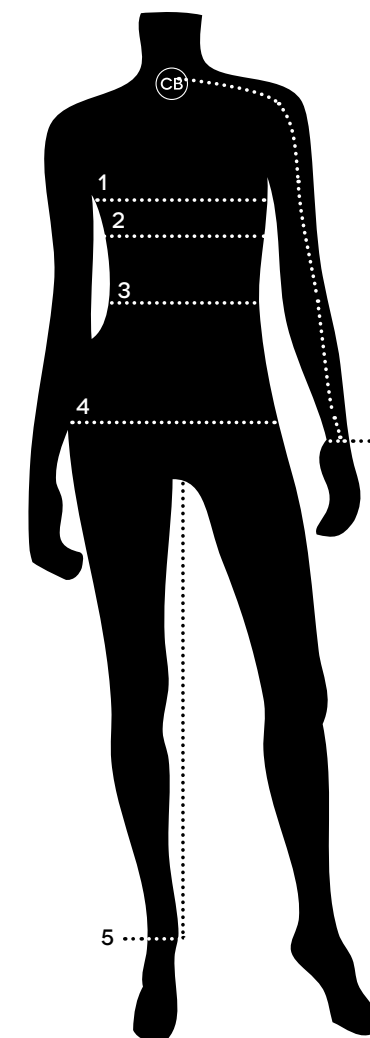

SIZE GUIDE

FIND YOUR SIZE

MEASURE DIRECTLY ON YOUR BODY · ALL MEASURES ARE IN CENTIMETER BASED ON A BODY HEIGHT OF 172 CM

1. CHEST

Measure around the fullest part of your chest. Hold your arms down along your torso and wear your bra when measuring.

2. EMPIRE [line below the chest]

Measure around your body right below your chest, just where the bra fits.

3. WAIST

Measure around your natural waist (about 5 cm above your navel).

4. HIP

Measure around the fullest part of your hips.

5. INSEAM

Measure the length of your inside leg from crotch to ankle.

6. ARM

Measure from the middle of the nape of your neck, along your shoulder to your wrist.
(CB = centerback)

COMPARISON / CONVERSION CHART

EU SIZE CHART (BODY MEASUREMENTS IN CM)

SIZES	32	34	36	38	40	42	44
CHEST [1]	80	82	86	90	94	98	102
EMPIRE [2]	65	67	71	75	79	83	87
WAIST [3]	60	62	66	70	74	78	82
HIP [4]	87	89	93	97	101	105	109
INSEAM [5]	79	79	79	79	79	79	79
ARM [6]	77,5	78	79	80	81	82	82,5